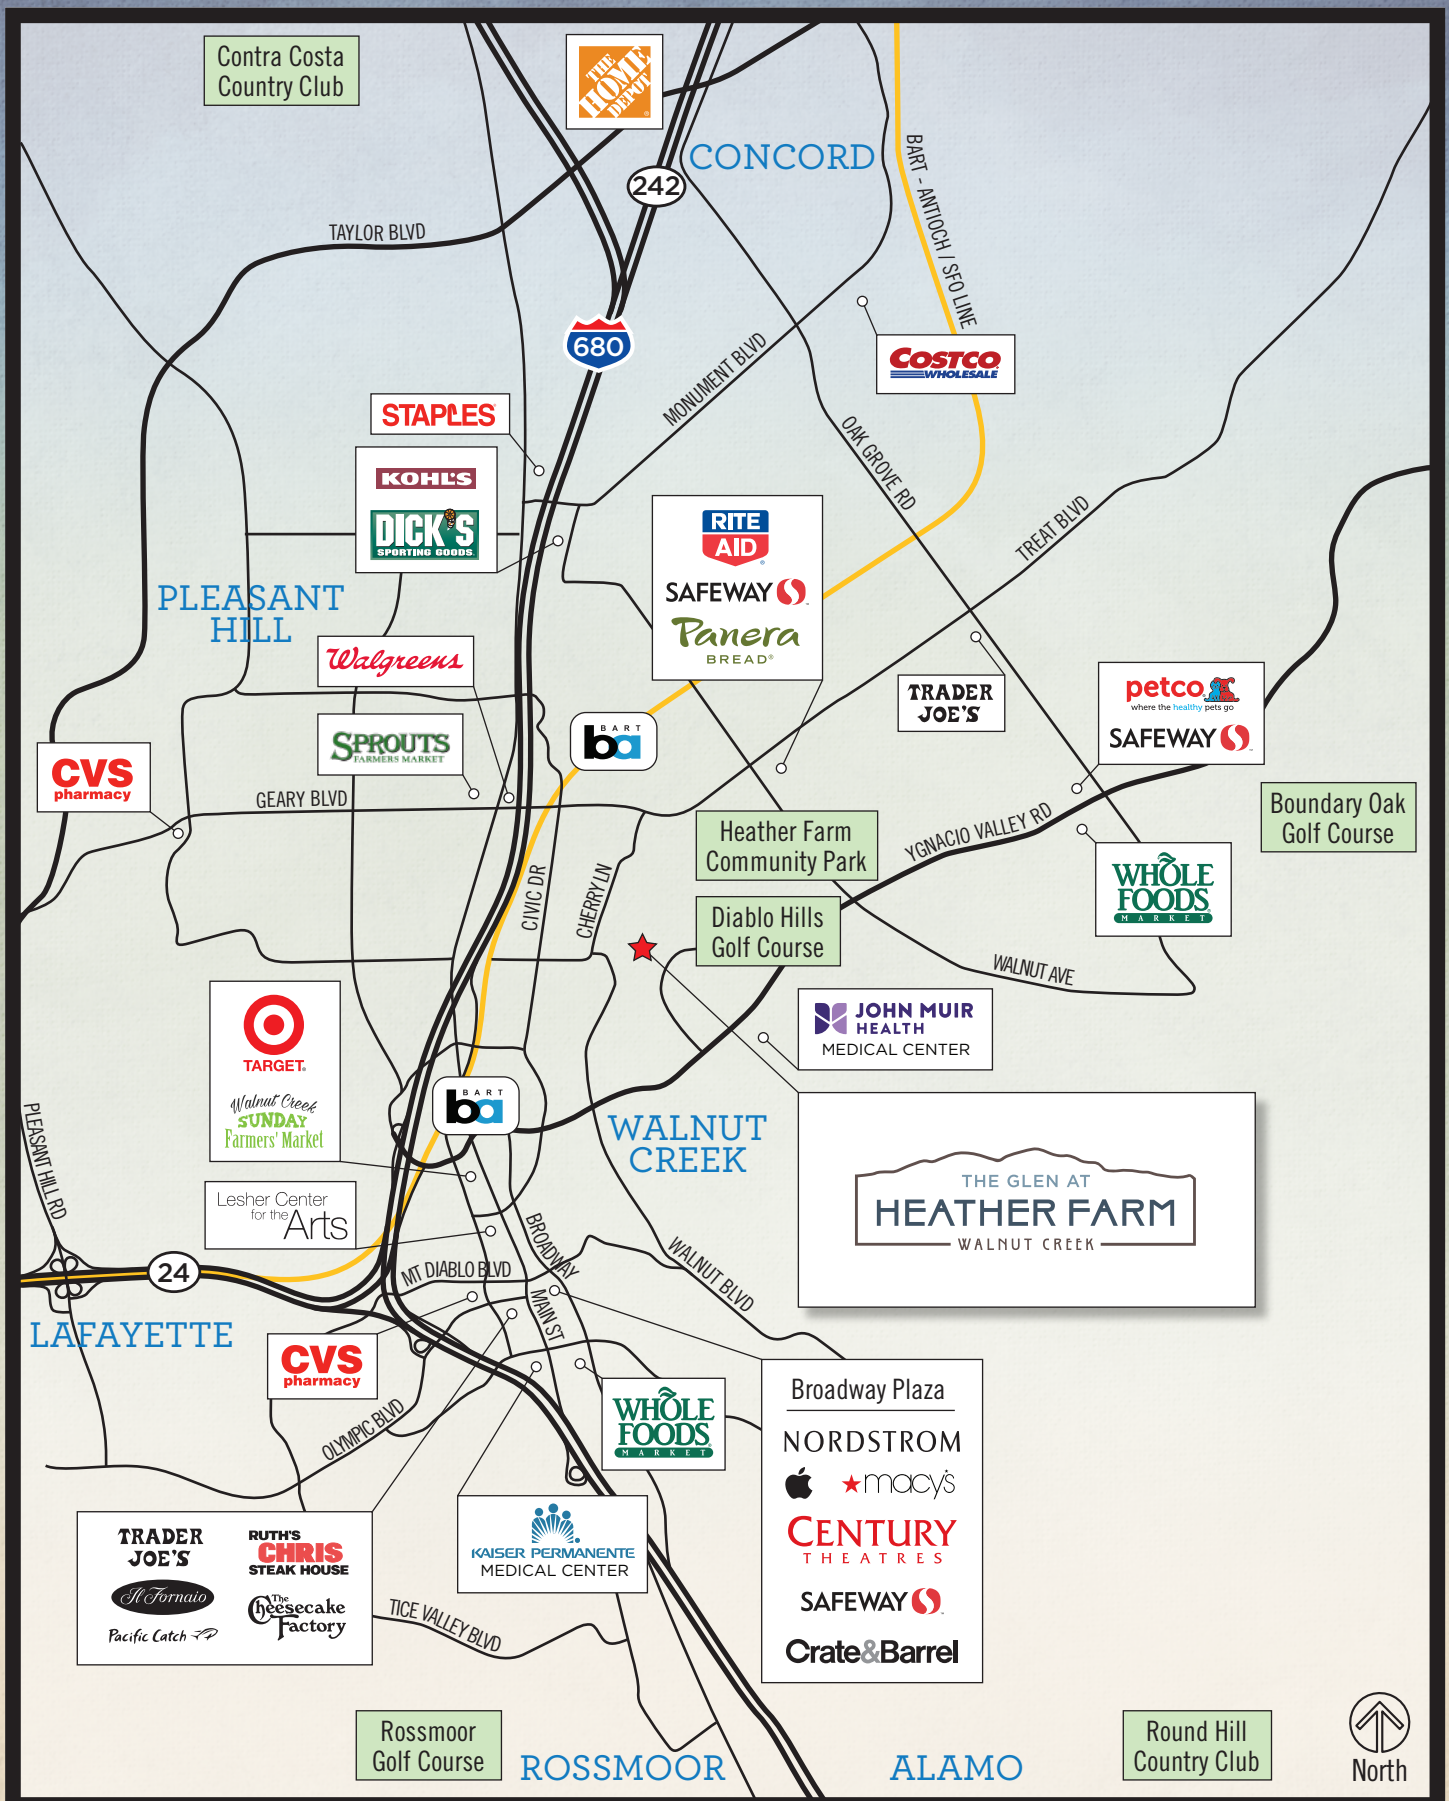

EXPECT *more* CONVENIENCE.

The Glen at Heather Farm
 850 Seven Hills Ranch Rd ~ Walnut Creek, CA 94598
 tel 866-711-0885 ~ HeatherFarm.com